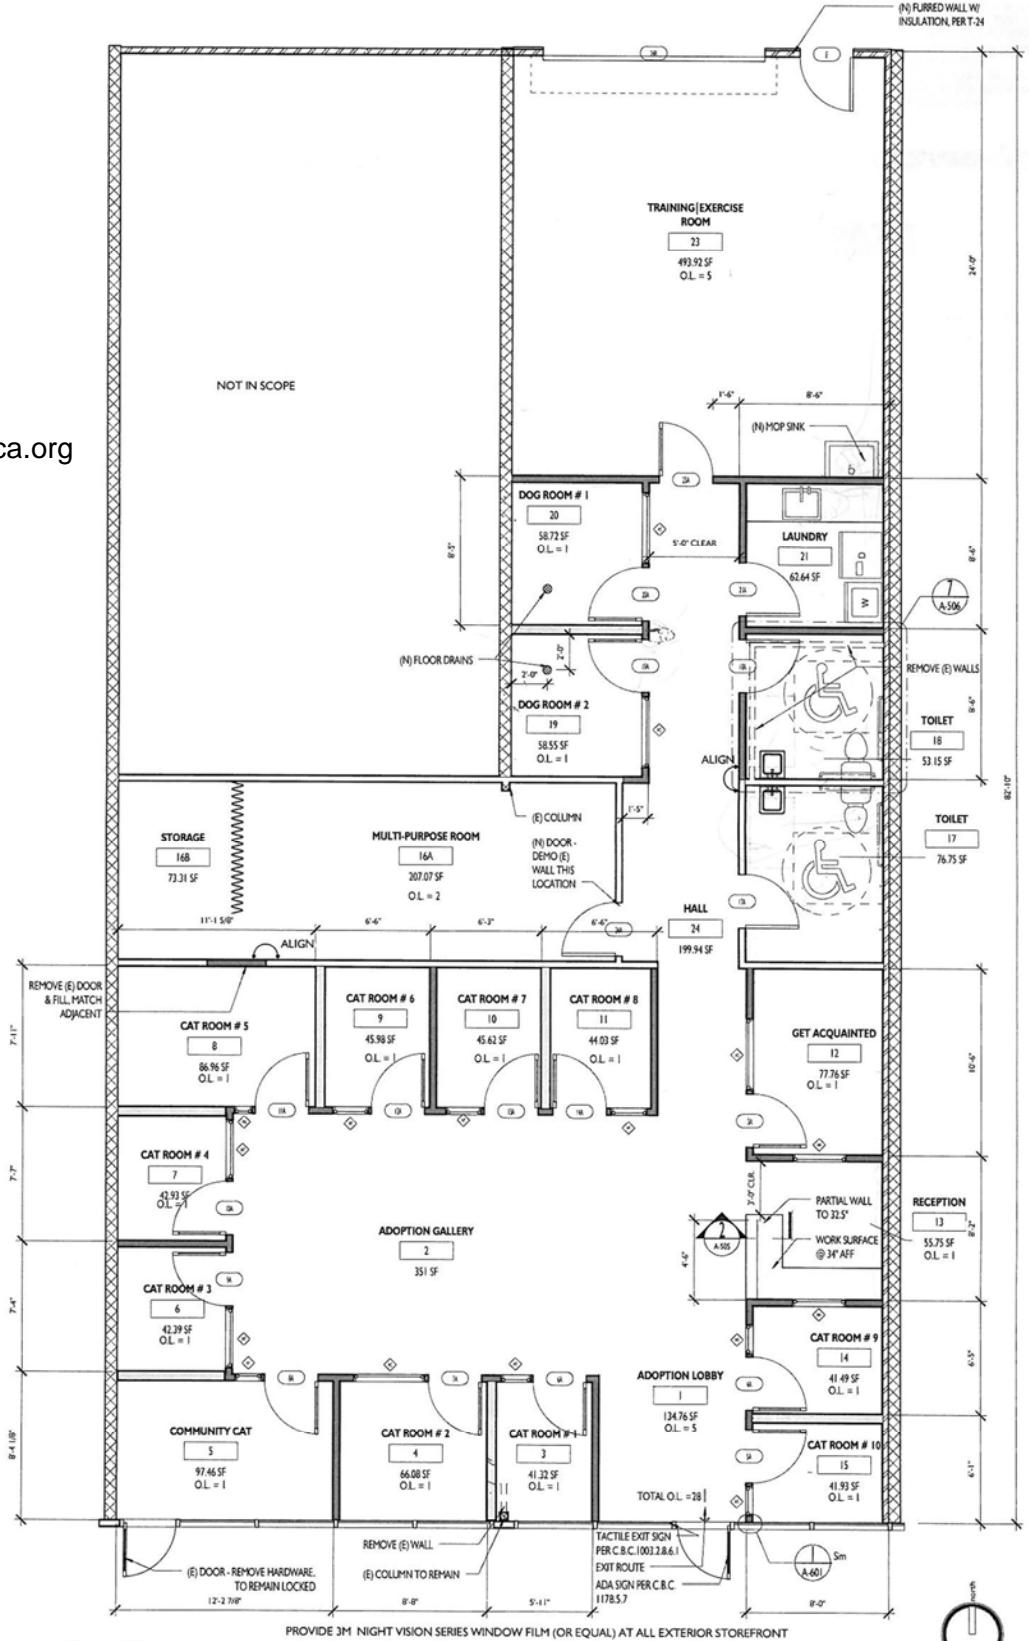

(530) 885-7387 x. 102

funddevelopment@placerspca.org

Floor Plan
A-101 1/4" = 1'-0"

mas | mojica architecture studio

www.placerspca.org/auburn