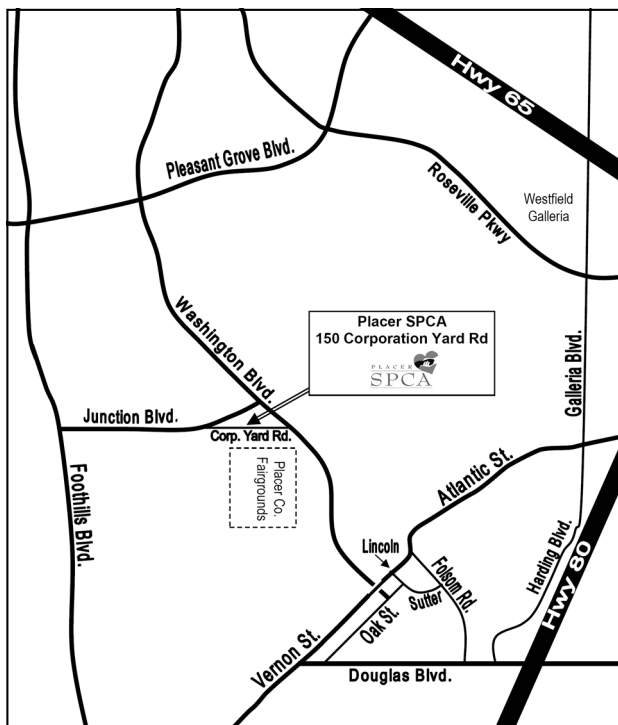

www.placerspca.org

DIRECTIONS (fewest turns - see map for alternate routes):

From Highway 80, take Douglas Blvd. West

From Douglas Blvd., turn right onto Oak St.

Turn left onto Washington Blvd.

Turn left onto Corporation Yard Road at the Fairgrounds.

Note: You cannot turn onto Washington Blvd. from Vernon St.

From Highway 65, take the Pleasant Grove Blvd. exit.

Turn left onto Washington Blvd. Turn right onto Corporation Yard.