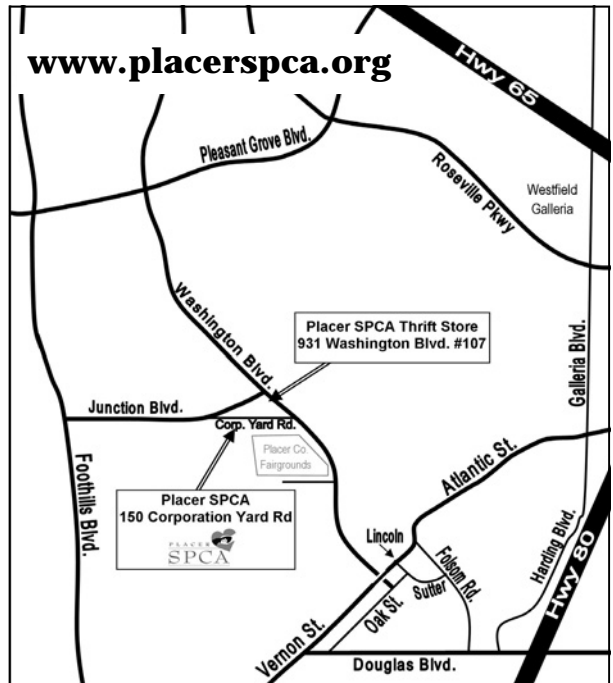

DIRECTIONS (fewest turns - see map for alternate routes):

From Highway 80, take Douglas Blvd. West

From Douglas Blvd., turn right onto Oak St.

Turn left onto Washington Blvd.

Turn left onto Corporation Yard Road at the Fairgrounds.

Note: You cannot turn onto Washington Blvd. from Vernon St.

From Highway 65, take the Pleasant Grove Blvd. exit.

Turn left onto Washington Blvd. Turn right onto Corporation Yard.